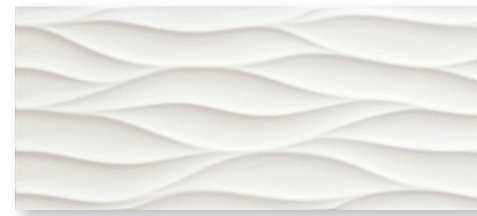

LUMINA

Rose Bianco | 10"x30"

Bianco | 10"x30"

Tile
of
Italy

 **MALINE TILE**
ELEVATE YOUR SHOWROOM

malinetile.com

LUMINA

CERAMIC TILE

Technical Data

Thickness	8.5 MM - 10.5 MM
Finish	Glossy
Frost Resistant	Yes
Application	Interior/Exterior
Shade Variation	V0
Water Absorption	>10%

Lead Time

In Stock/Quick Ship

Sizes

Square Bianco | 10"x30"

Colors

Bianco

Curve Bianco

Line Bianco

Rose Bianco

Square Bianco

Packing Information

Size	Finish	Thickness	SF per Box	SF per Pallet	Pieces per Box
10"x30"	Matte	8.5 MM - 10.5 MM	12.1092	N/A	5-6
1"x8" Pencil	Matte	8.5 MM	N/A	N/A	5